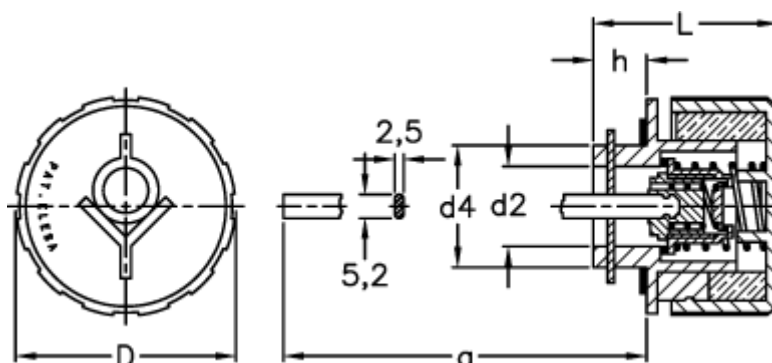

# Data Sheet

Article number: 2311054943

Description: E+G Filler breather cap  
SFW.70-BA+F+a-350 mb

## Measures

a = 195

D = 70

d2 = 25

d4 = 39

h = 14

L = 56